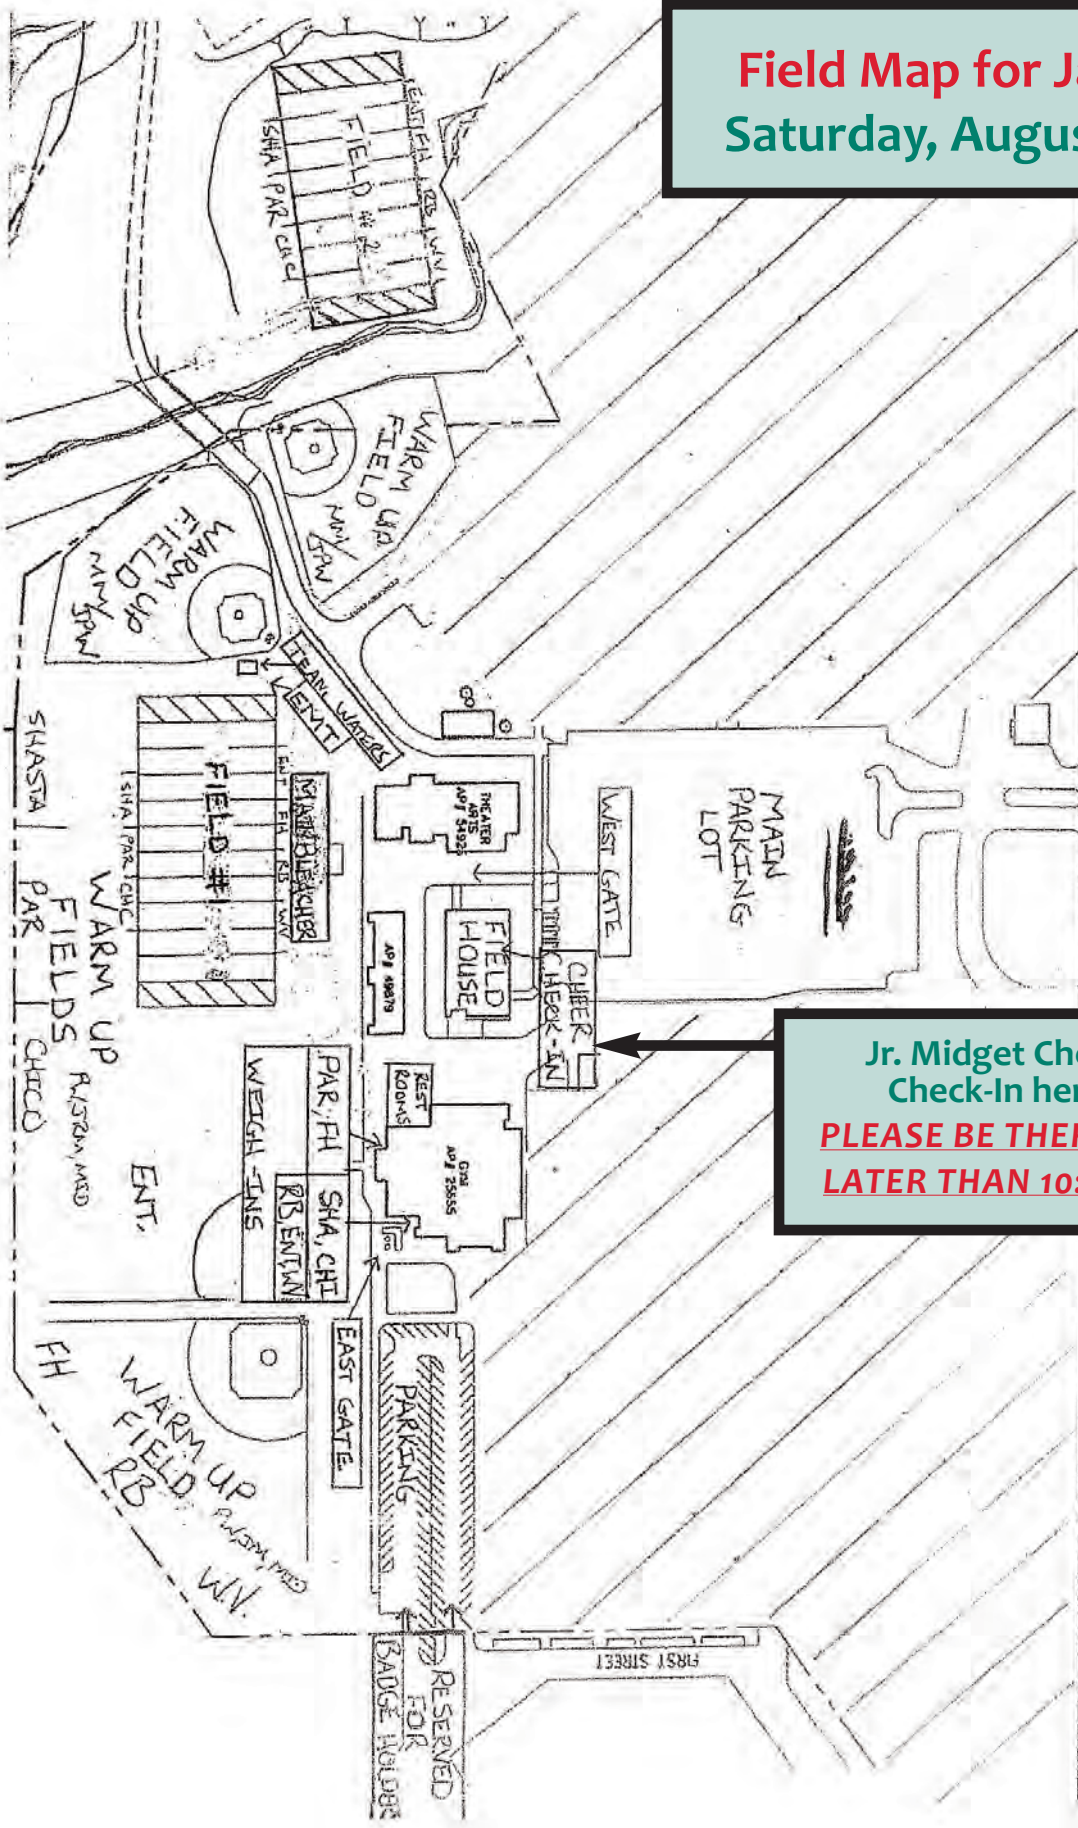

Field Map for Jamboree Saturday, August 21, 2010

**Jr. Midget Cheer
Check-In here**
**PLEASE BE THERE NO
LATER THAN 10:30AM!**